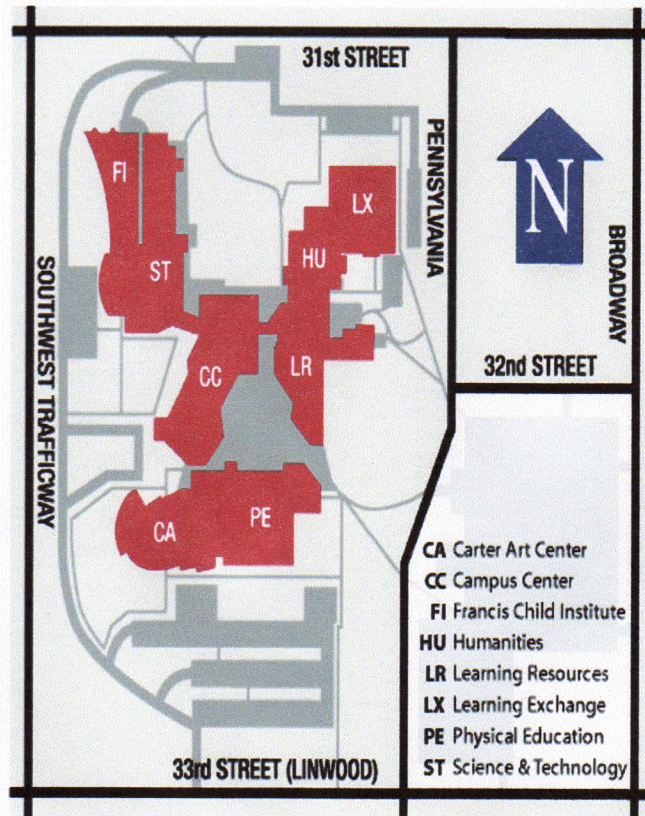

Location: MCC-Penn Valley

Directions to MCC-Penn Valley

From I-70:

Take I-35 south, get in the far left lane, and exit on Broadway/ 27th Street (look for the "Penn Valley College" sign).

- Take Broadway up the hill, continue south past 31st Street, then turn right into the MCC & college parking garage between 32nd and 33rd Streets on Broadway.
- Or turn right on 33rd Street, go past a restaurant & apartments, then turn right into the lower level of the parking garage.

From I-35 southbound: See above.

From I-35 northbound:

Take the Rainbow Blvd exit, turn right, move to the left lane, and turn left on Southwest Boulevard. Take Southwest Boulevard to 31st Street, turn right. Take 31st Street to Pennsylvania and turn right (across from the Firefighter's Memorial Fountain).

- To park in the college parking garage, turn left into the garage entrance just south of 32nd Street.

From I-470/ I-435/ Hwy. 50 (Grandview/ Lee's Summit):

Take 71 Highway north to Linwood, turn left, and continue west on Linwood, which becomes 33rd Street at Broadway.

- To park in the college parking garage, turn right into the lower level from 33rd Street, or turn right on Pennsylvania and right into the garage from Pennsylvania or 32nd Street.

Note: You can't make a left turn from southbound Southwest Trafficway to reach the campus. You will need to turn right, and find 33rd Street to cross Southwest Trafficway.