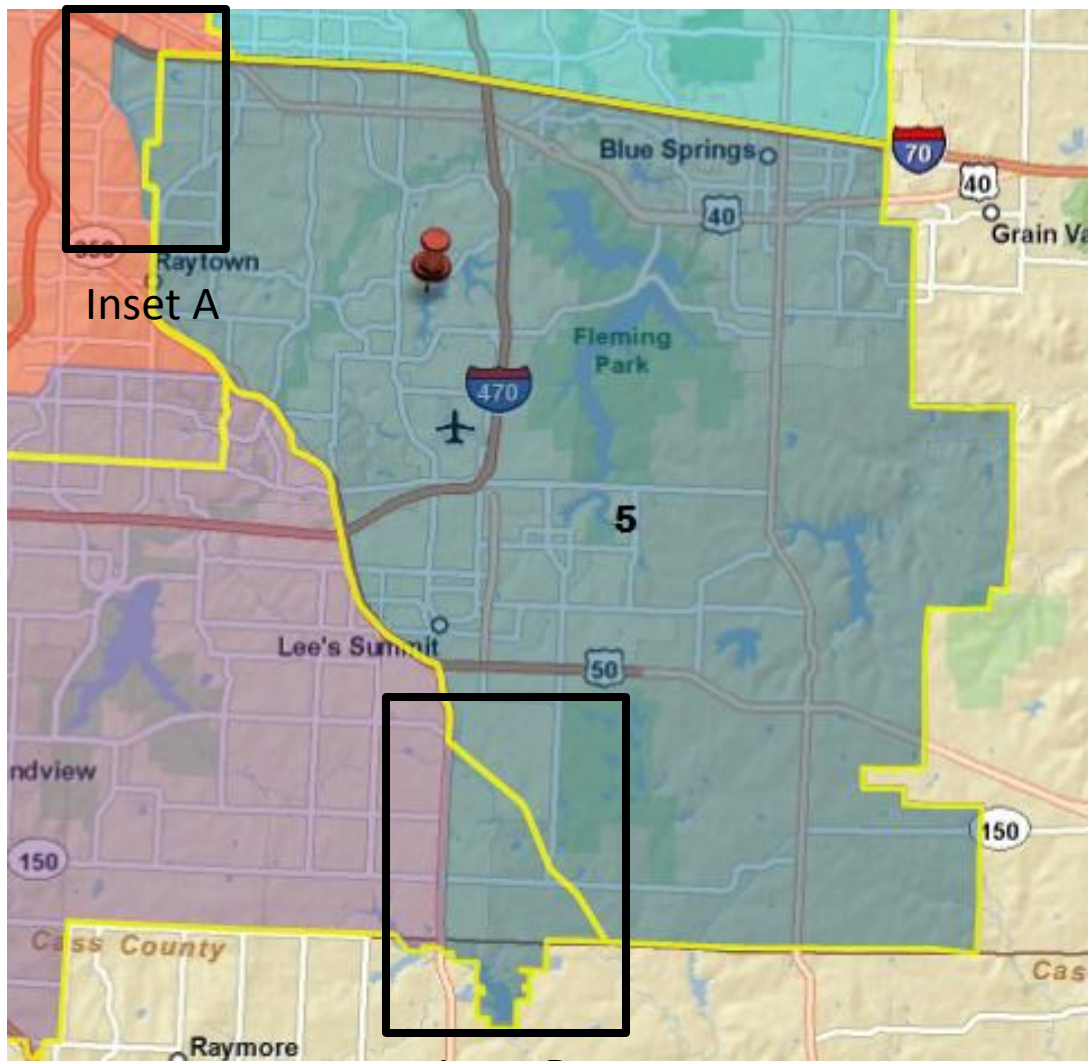

Metropolitan Community College Kansas City MO

District 5 – Total Population – 142,696

Ideal Population - 142,891

	Hispanic	NHBlack	NHWhite
Census 2000	2.41%	4.42%	90.52%
Census 2010	4.58%	10.53%	80.76%
Proposed Plan	4.62%	10.67%	80.49%

District 5 Inset A