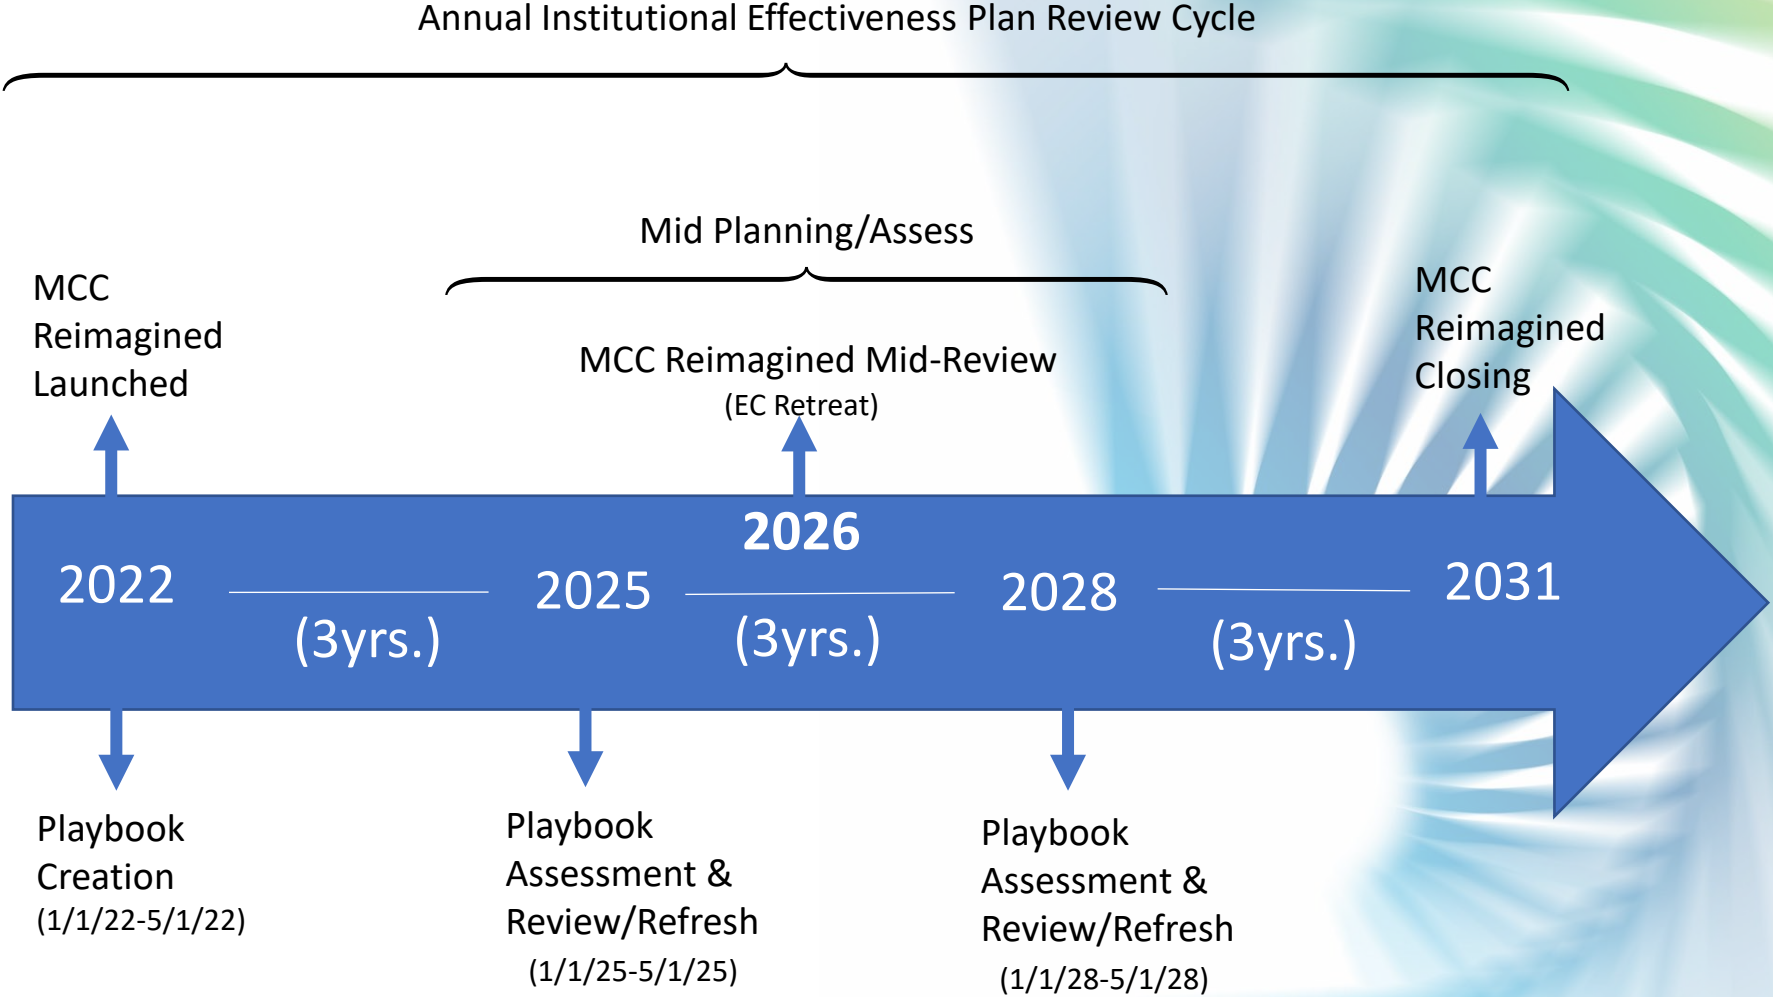

MCC Reimagined Execution & Refresh Timeline

METROPOLITAN COMMUNITY COLLEGE

Blue River | Longview | Maple Woods | Online | Penn Valley

FROM HERE ANYWHERE